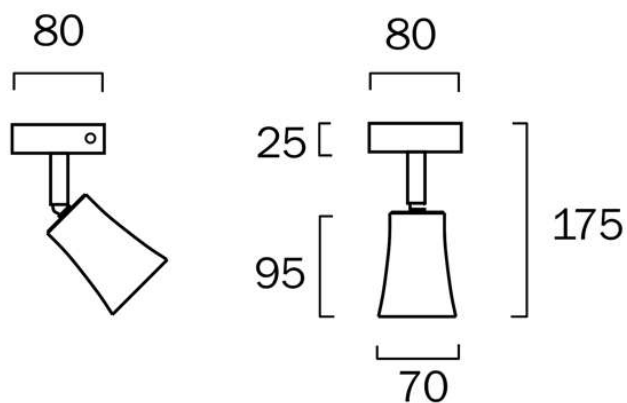

Also available as

Label	Thumbnail	GTIN
ALVEY SP2B-BK		9329501056646
ALVEY SP3B-BK		9329501056660
ALVEY SP4B-BK		9329501056684

Color variation

Label	Thumbnail	GTIN
ALVEY SP1-WH		9329501056639
ALVEY SP1-GDBK		9329501057315

Globe Type Recommended

Label	Color Temperature	Thumbnail	GTIN
GL GU10LEDFW6-83	Warm White		9329501056233
GL GU10LEDFW6-84	Natural White		9329501056240
GL GU10LEDFW6-86	Daylight		9329501056257