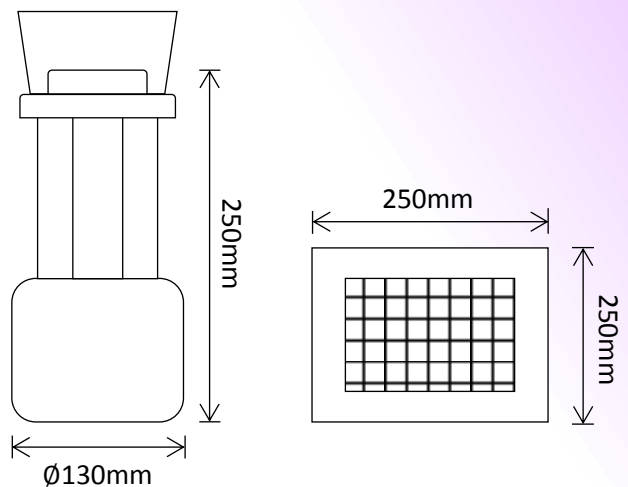

Portable LED Lantern with USB Output

SLDL2279

Features:

- On/Off Switch
- 10-12 hours Operation per day
- Adjustable Handle with Hook
- 2 ways of charging - Solar / 240v Mains
- 5.5v USB output for Charging of Mobile Phone
- Colour - Blue with Stainless Steel Features
- **1 Year Warranty!**

72x Super Bright
(5000k CCT) LEDs
(Cool White)

1x 4V 4.5Ah
Lead Acid

3W Separate
Polycrystalline

Dust & Water
Protection

Durable ABS
Construction

200 Lumens
at 1 metre