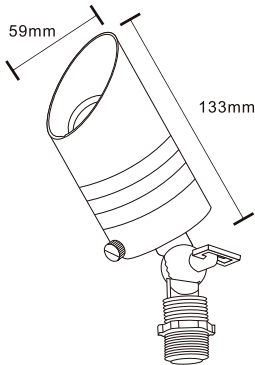

## MATERIAL / FEATURES

- Heavy Duty Cast Brass
- Shock and heat resistant convex glass lens
- Includes (GS1) ABS Ground Stake, 1/2" NPT thread, slotted for ease of installation
- EPDM Rubber Bug Plug, prevents moisture/bugs from entering fixture
- Key Screw on knuckle for easy field adjustment
- Double "O" Ring Seal for added moisture protection
- Weather Resistant Aged Finish - Brass
  - (WB) Weathered Bronze
  - WB Brass finish will patina / tarnish depending on environmental conditions

## SPECIFICATIONS

- 12 Volt Fixture
- 3' - #18/2 Direct Bury Landscape Lighting Wire
- Hi-temp ceramic socket w/nickel contacts, stainless steel springs, and Teflon jacketed wire leads
- Globe required – MR16 50 W Max
- IP Rating: IP65