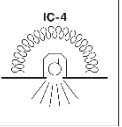

Optica Trio

LED Downlight

Specifications

10W LED Downlight in Polished Aluminium or White
Colour Temperature Changing Switch (3000K, 4000K and 5000K)
Leading and Trailing Edge Dimmable
IP44 / IC-4
90cm Flex and Plug

Dimensions

D: 10.2cm x H: 2cm /
90mm Cutout

Wattage	10W LED
Colour Temp	3000K/4000K/5000K
Lumens	750/800/850Lm
Dimmable	Yes
CRI	85
RA	80
Beam Angle	90°

Model No.	Description	Colour	Globe
MD490W/SW	LED Colour Changing Downlight	White	10W LED
MD490S/SW	LED Colour Changing Downlight	Polished Aluminium	10W LED