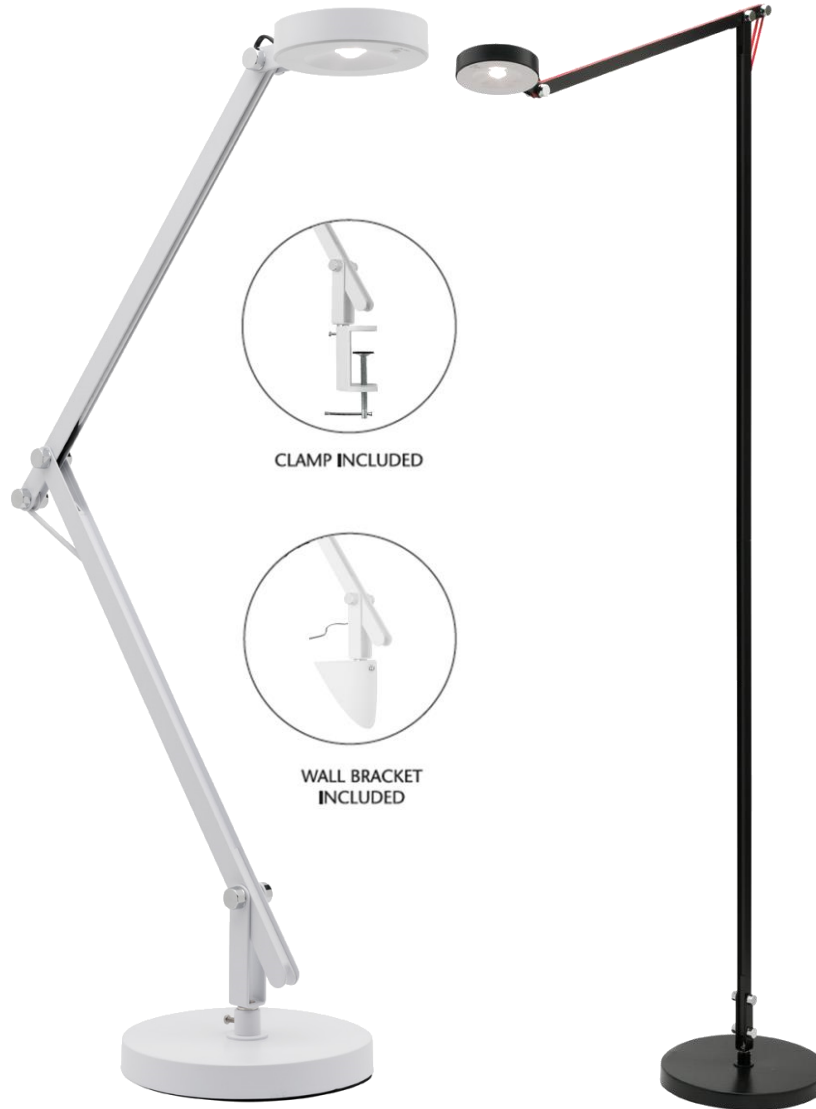

Axel

3 in 1 LED Task Lamp and Floor Lamp Range

Specifications

7W LED Task Lamp and Floor Lamp Range
 White with White Cord or
 Black with Red Cord
 Task Lamp includes Base, Clamp and Wall Bracket
 Adjustable Head and Arm
 On/Off Switch on Shade

Dimensions

TL: Arms: OH83-90cm /
 Base: D18cm x H2cm
 FL: Arms: 130cm+61cm /
 Base: D25cm x H3cm
 Head: D10cm x H2.5cm

Wattage	7W LED
Colour Temp	4000K
Lumens	510lm
Dimmable	No

Model No.	Description	Colour	Globe
A21511	3 in 1 Task Lamp	Black / White	7W LED
A21521	Floor Lamp	Black / White	7W LED