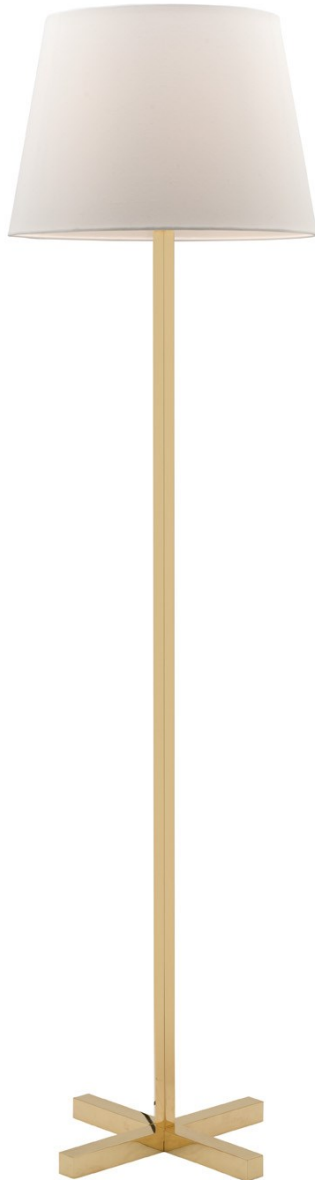

ALESSIO A322

Features

- Table and Floor Lamp
- Polished Brass with White TC Shade
- Black Fabric Cord
- B22 Push Bar

| | Dimensions |
|------------|--|
| Table Lamp | OH: 50cm Shade D: 15cm x D: 18cm x H: 18cm |
| Floor Lamp | OH: 150cm Shade D: 30cm x D: 40cm x H: 28.5cm |

| MODEL NUMBER | DESCRIPTION | COLOUR | GLOBE TYPE |
|--------------|-------------|----------------|-------------|
| A32211BRS | Table Lamp | Polished Brass | B22 Max 25W |
| A32221BRS | Floor Lamp | Polished Brass | B22 Max 40W |