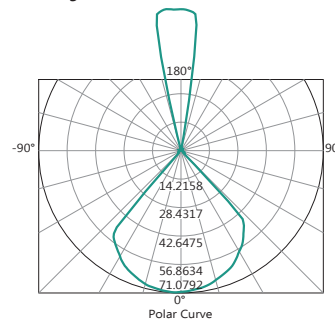

### TECHNICAL INFORMATION

**Power:** 6W (2 x 3W)  
**CCT:** 5000K (Cool White)  
**Lumens:** 480 lm  
**Up Beam Angle:** 25°  
**Down Beam Angle:** 60°  
**Size:** 173mm x 65mm  
**CRI:** ≥ 85

### DIAGRAMS

#### Up Head

Light Distribution Curve (Unit: cd)

Lux Distance Curve

#### Down Head

Light Distribution Curve (Unit: cd)

Lux Distance Curve