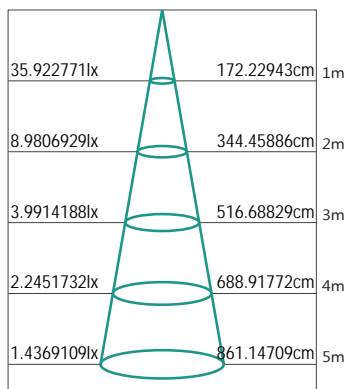

### TECHNICAL INFORMATION

**Power:** 6W (2 x 3W)  
**CCT:** 5000K (Cool White)  
**Lumens:** 480 lm  
**Up Beam Angle:** 25°  
**Down Beam Angle:** 60°  
**Size:** 173mm x 65mm  
**CRI:** ≥ 85

### DIAGRAMS

#### Up Head

Light Distribution Curve (Unit: cd)

Lux Distance Curve

#### Down Head

Light Distribution Curve (Unit: cd)

Lux Distance Curve