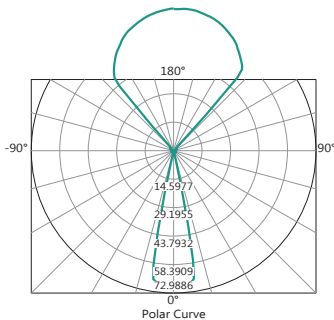

### TECHNICAL INFORMATION

**Power:** 6W (2 x 3W)  
**CCT:** 5000K (Cool White)  
**Lumens:** 480 lm  
**Up Beam Angle:** 25°  
**Down Beam Angle:** 60°  
**Size:** 173mm x 65mm  
**CRI:** ≥ 85

### DIAGRAMS

#### Up Head

Light Distribution Curve (Unit: cd)

Lux Distance Curve

#### Down Head

Light Distribution Curve (Unit: cd)

Lux Distance Curve