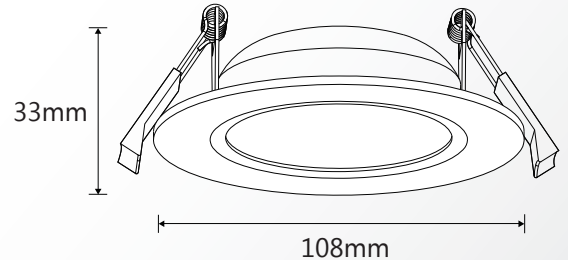

Prime 13W

TLPD3010WD | TLPD4010WD | TLPD5010WD

TECHNICAL INFORMATION

- 3 year replacement warranty
- Advanced heat sink diffusion
- High quality aluminium construction
- Dimmable LED light module (Dimming reduces to 10% with MTD300VA)
- Long life energy saving LED technology
- SAMSUNG chips inside

Wattage	13w		
Lumen Output	948lm	998lm	1081lm
Colour Temp	3000k	4000k	5000k
Beam Angle	100°		
Approx Lamp Life	50,000HRS		
CRI	>80		
Cut Out	77-92mm		
Ordering Codes			
Matt White Frame	TLPD3010WD	TLPD4010WD	TLPD5010WD