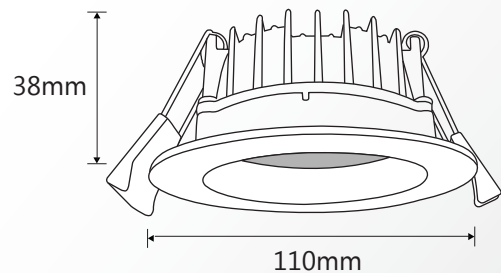

Arte 13W

TLAD3010BD | TLAD4010BD | TLAD5010BD

TLAD3010WD | TLAD4010WD | TLAD5010WD

TECHNICAL INFORMATION

- 7 year replacement warranty
- Die-cast aluminium construction
- Recessed low glare design
- 100° Beam angle
- IP44 Rated
- Dimmable down to 10% when using a Martec dimmer (MTD300VA)

Wattage	13w		
Lumen Output	860lm	880lm	900lm
Colour Temp	3000k	4000k	5000k
Beam Angle	100°		
Approx Lamp Life	50,000HRS		
CRI	>80		
Cut Out	90mm		
Ordering Codes			
Matt White Frame	TLAD3010WD	TLAD4010WD	TLAD5010WD
Brushed Nickel Frame	TLAD3010BD	TLAD4010BD	TLAD5010BD