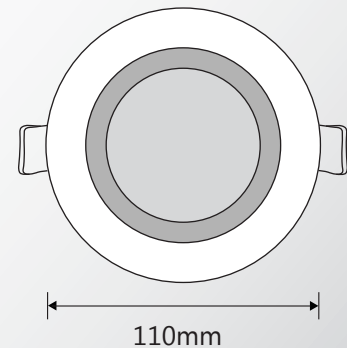

Arte 13W

TLAD3010BD | TLAD4010BD | TLAD5010BD

TLAD3010WD | TLAD4010WD | TLAD5010WD

TECHNICAL INFORMATION

- 7 year replacement warranty
- Die-cast aluminium construction
- Recessed low glare design
- 100° Beam angle
- IP44 Rated
- Dimmable down to 10% when using a Martec dimmer (MTD300VA)

Wattage	13w		
Lumen Output	860lm	880lm	900lm
Colour Temp	3000k	4000k	5000k
Beam Angle	100°		
Approx Lamp Life	50,000HRS		
CRI	>80		
Cut Out	90mm		
Ordering Codes			
Matt White Frame	TLAD3010WD	TLAD4010WD	TLAD5010WD
Brushed Nickel Frame	TLAD3010BD	TLAD4010BD	TLAD5010BD