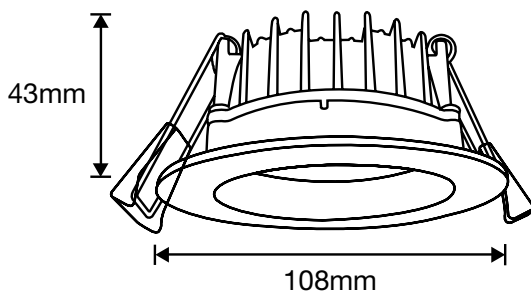

10W TRICOLOUR LED DOWNLIGHT WITH RECESSED DIFFUSER

Model Numbers

TLAD34510WD

Features

- 5 year replacement warranty
- Low glare fixed downlight ideal for residential, apartments and internal application
- Dia 90mm cutout size
- IP44 ingress protection (front only)
- IC-4 or IC-F rated covered and abutted with insulation
- Switchable colour temperature 3000K, 4000K and 5000K
- Supplied with 1m flex and plug for simple installation

5
YEAR
Replacement
Warranty

Tricolour

990lm
Light Output

90mm
Cutout Size

Dimmable

IP
44
Rating

50,000
HOURS
LED Lifetime

IC-4
IC-Rated

IC-F
IC-Rated

Class II

DIMENSIONS

10W TRICOLOUR LED DOWNLIGHT WITH RECESSED DIFFUSER

PACKAGING

SPECIFICATIONS

Model Name	Arte
Model Number	TLAD34510WD
Power Wattage	10W
Voltage	200-240V 50Hz
Materials / Housing	Die cast aluminium housing with polycarbonate diffuser
Cutout Size	Dia 90mm
Colour Temperature	3000K / 4000K / 5000K
Lumens Output	850lm / 900lm / 990lm
IP Rating	IP44 (front only)
Beam Angle	100°
CRI	Ra>80
Rated Lifetime	50,000 hours @ Ta25°C
Dimmable	Yes
Flex and Plug	Supplied with 1m flex and plug
Sensor	N/A

SHIPPING

Packaging Size	605(L) x 366(W) x 230(H)mm
Carton Quantity	30 pcs
Gross Weight	11.90kg

AVAILABLE COLOURS

Model	Colour	Barcode
TLAD34510WD	Matt White	9 312375 505273