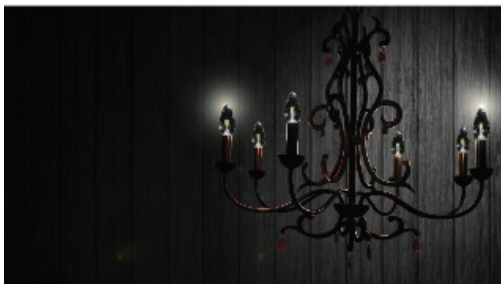

Lusion Crystal candles use Gem cut crystal that is machine cut resulting in high clarity and flawlessness for even light refraction. They are perfect for chandeliers, ceiling lights and many other applications due to the resulting prismatic brilliance and visual purity effects due to sharp faceting and precise polishing of the glass crystal.

Crystal GEM LED dimmable candle lamp

- Gem cut crystal body
- Nickel plated cap
- Input voltage 240v ~ 50/60Hz
- Wide 300° beam angle
- Dimmable

Product Code	Alpha Code	Watt	Base	Colour Temp.	Lumens	Dimensions	Dimmable
20275	LCCAN4WCSFSWWD	4w	SES/E14	2700k	320lm	Ø35 x 95mm	Yes
20276	LCCAN4WCSSESDD	4w	SES/E14	2700k	320lm	Ø35 x 95mm	Yes