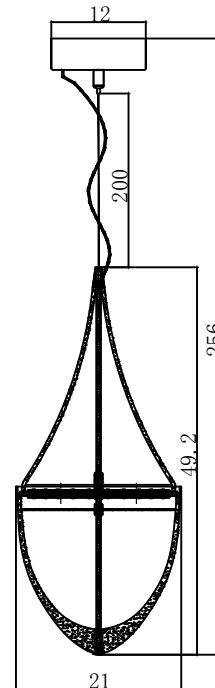

Rico Large

Product Code:	LUM.RICO.L
Name:	Rico large led pendant with micro bubble diffuser glass
Dimensions:	H 49.2cm W 21cm
Drop:	Max 200cm adjustable
Ceiling Plate:	Diam 12cm
Materials:	Steel and glass
Finishes:	Chrome and micro bubble diffuser glass
Lamp:	LED 9.6W, 3000k, Cri 80+
Notes:	