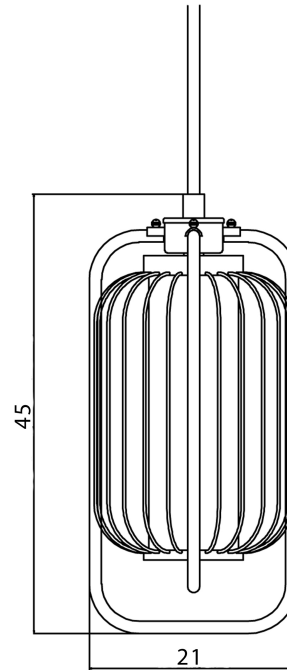

Maple Small

Product Code:	LUM.MAPLE.S
Name:	Maple small pendant with fabric diffuser and tube cage
Dimensions:	Diam 21cm H 45cm
Drop:	Max 172.5cm adjustable
Ceiling Plate:	Diam 8cm
Materials:	Steel cage and fabric shade
Finishes:	Aged copper and matt black cage with ivory linen shade
Lamp:	1x E27 60w max
Notes:	