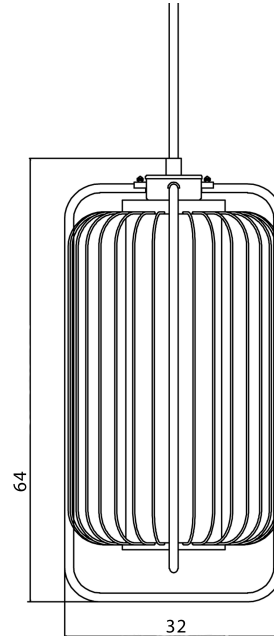

Maple Medium

Product Code:	LUM.MAPLE.M
Name:	Maple medium pendant with fabric diffuser and tube cage
Dimensions:	Diam 32cm H 64cm
Drop:	Max 191.5cm adjustable
Ceiling Plate:	Diam 10cm
Materials:	Steel cage and fabric shade
Finishes:	Aged copper and matt black cage with ivory linen shade
Lamp:	1x E27 60w max
Notes:	