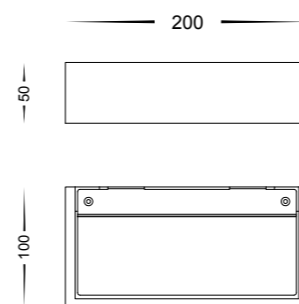

Sunrise 200

- High density extra strong plaster
- Super bright white
- Easily painted to match decor
- IP Rating: IP20
- Indoor use only