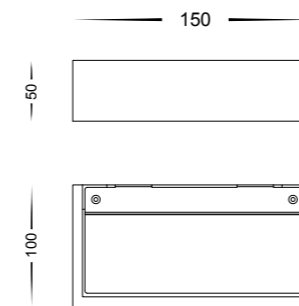

Aurora

- High density extra strong plaster
- Super bright white
- Easily painted to match decor
- IP Rating: IP20
- Indoor use only

PART NUMBER	COLOUR TEMP	LUMENS	INPUT	INCLUDED LED
HV8030C	5500K	240lm	240v	3w SMD E14
HV8030W	3000k	220lm	240v	3w SMD E14

All low voltage products that specify an input of 12v or 24v DC must be used with a suitable LED driver, refer to pages 267 - 274
Lumen output measured at source. All globes supplied with fittings are non dimmable. If you require 240v dimmable globes refer to page 336

Sunrise 150

- High density extra strong plaster
- Super bright white
- Easily painted to match decor
- IP Rating: IP20
- Indoor use only

PART NUMBER	COLOUR TEMP	LUMENS	INPUT	INCLUDED LED
HV8069C	5500K	130lm	240v	2w G9 LED
HV8069W	3000k	120lm	240v	2w G9 LED

Sunrise 200

- High density extra strong plaster
- Super bright white
- Easily painted to match decor
- IP Rating: IP20
- Indoor use only

PART NUMBER	COLOUR TEMP	LUMENS	INPUT	INCLUDED LED
HV8070C	5500K	240lm	240v	3w SMD E14
HV8070W	3000k	220lm	240v	3w SMD E14

All low voltage products that specify an input of 12v or 24v DC must be used with a suitable LED driver, refer to pages 267 - 274
Lumen output measured at source. All globes supplied with fittings are non dimmable. If you require 240v dimmable globes refer to page 336