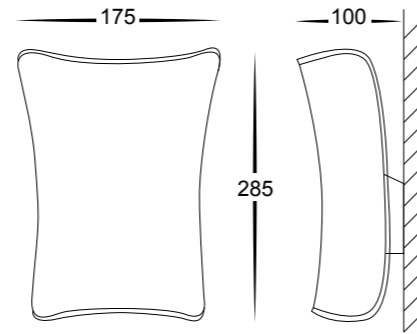

Aurora

- High density extra strong plaster
- Super bright white
- Easily painted to match decor
- IP Rating: IP20
- Indoor use only

PART NUMBER	COLOUR TEMP	LUMENS	INPUT	INCLUDED LED
HV8030C	5500K	240lm	240v	3w SMD E14
HV8030W	3000k	220lm	240v	3w SMD E14