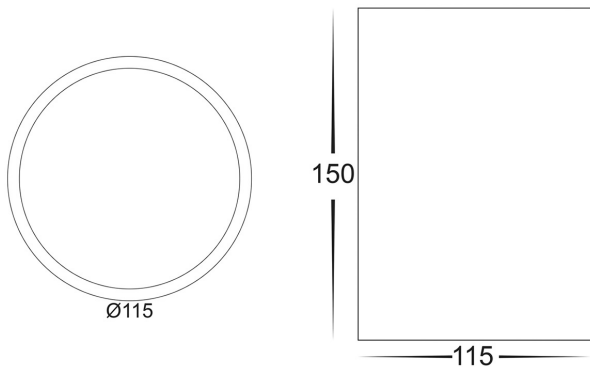

Nella 18w Adjustable LED Round Surface Mounted Downlights

PRODUCT SPECIFICATIONS

Name: Nella

Material: Aluminium

Colour: Black or White

Tilt: 20°

IP Rating: IP40

Lamp Base: Built in LED

CRI: ≥80

Wiring: Parallel

Dimmable: Yes

Warranty: 2 years replacement**

PART NUMBER	COLOUR TEMP	LUMENS*	INPUT VOLTAGE	BEAM ANGLE	INCLUDED GLOBES
HV5815C-BLK	3000K	1440lm	240v	60°	Built in 18w LED
	4000K	1540lm			
HV5815W-BLK	5500K	1620lm			