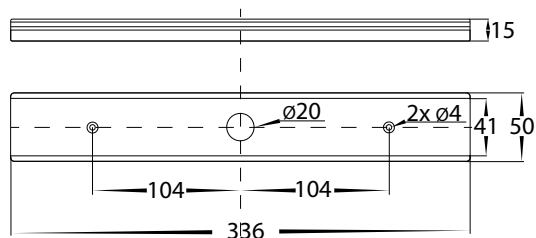

COLOUR TEMP

IP RATING

APPROVALS

Tri-Colour By Havit
 3000K
 4000K
 5500K

MOUNTING BASE

LIGHT DISTRIBUTION

DIMENSIONS

IMAGE	PART NUMBER	COLOUR TEMP	LUMENS	INPUT VOLTAGE	BEAM ANGLE	INCLUDED LED
	HV4002T-2-WHT	3000K 4000K 5000K	2x 640lm 2x 680lm 2x 720lm	240v AC	45°	TRI Colour Built in 2x 8w SMD LED
	HV4002T-2-BLK	3000K 4000K 5000K	2x 640lm 2x 680lm 2x 720lm	240v AC	45°	TRI Colour Built in 2x 8w SMD LED