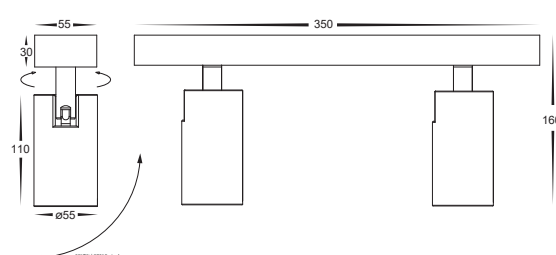

COLOUR TEMP

IP RATING

APPROVALS

Tri-Colour By Havit
 3000K
 4000K
 5500K

MOUNTING BASE

LIGHT DISTRIBUTION

DIMENSIONS

IMAGE	PART NUMBER	COLOUR TEMP	LUMENS	INPUT VOLTAGE	BEAM ANGLE	INCLUDED LED
	HV4002T-2-WHT	3000K 4000K 5000K	2x 640lm 2x 680lm 2x 720lm	240v AC	45°	TRI Colour Built in 2x 8w SMD LED
	HV4002T-2-BLK	3000K 4000K 5000K	2x 640lm 2x 680lm 2x 720lm	240v AC	45°	TRI Colour Built in 2x 8w SMD LED