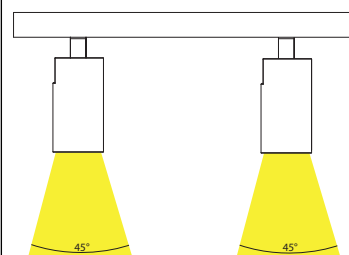

COLOUR TEMP

IP RATING

APPROVALS

Tri-Colour By Havit
 3000K
 4000K
 5500K

MOUNTING BASE

LIGHT DISTRIBUTION

DIMENSIONS

IMAGE	PART NUMBER	COLOUR TEMP	LUMENS	INPUT VOLTAGE	BEAM ANGLE	INCLUDED LED
	HV4002T-2-WHT	3000K 4000K 5000K	2x 640lm 2x 680lm 2x 720lm	240v AC	45°	TRI Colour Built in 2x 8w SMD LED
	HV4002T-2-BLK	3000K 4000K 5000K	2x 640lm 2x 680lm 2x 720lm	240v AC	45°	TRI Colour Built in 2x 8w SMD LED