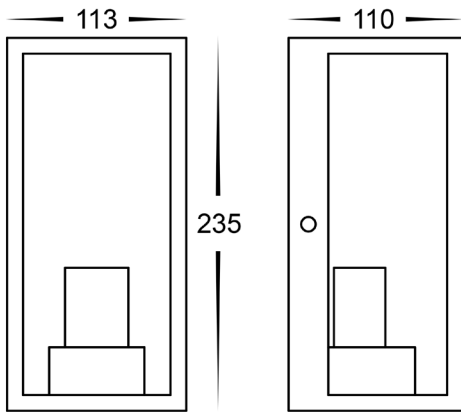

## Product Specifications

Name	Bayside
Material	316 Stainless Steel
Colour	Black, White, Stainless Steel
IP Rating	IP54
Lamp Base	E27
CRI:	>80
Wiring	Parallel
Dimmable	Yes
Warranty	2 Years Replacement

## Dimensions