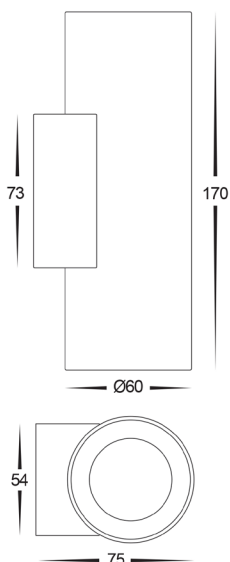

Aries 316 Stainless Steel Fixed Down LED Wall Light

Product Specifications

Name	Aries
Material	316 Stainless Steel
Colour	Polished, Black or White
IP Rating	IP65
Lamp Base	Built in LED
CRI:	>80
Wiring	Parallel
Dimmable	Triac Dimmable
Warranty	2 Years Replacement

Dimensions

IMAGE	PART NUMBER	COLOUR TEMP	LUMENS	INPUT VOLTAGE	BEAM ANGLE	INCLUDED LED
	HV3626T-PSS316	3000K 4000K 5000K	2 x 448lm 2 x 576lm 2 x 534lm	240V AC	60°	2 x 6w Built in LED
	HV3626T-BLK	3000K 4000K 5000K	2 x 448lm 2 x 576lm 2 x 534lm	240V AC	60°	2 x 6w Built in LED
	HV3626T-WHT	3000K 4000K 5000K	2 x 448lm 2 x 576lm 2 x 534lm	240V AC	60°	2 x 6w Built in LED