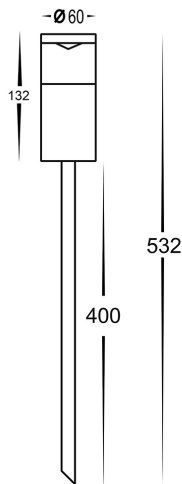

Aluminium Black Garden Spike Light

PRODUCT SPECIFICATIONS

- Name:** Highlite
- Material:** Aluminium
- Colour:** Poly powder coated black
- IP Rating:** IP65
- Lamp Base:** MR16
- CRI:** ≥80
- Cable Length:** 2000mm
- Wiring:** Parallel
- Dimmable:** No
- Warranty:** 2 Years Replacement**

DIMENSIONS

Compatible with
Tri-Colour 9in1
3w, 5w, 7w
12v or 24v LED Globe

COLOUR TEMPERATURE

IP RATING

APPROVALS

Product Ordering

IMAGE	PART NUMBER	COLOURTEMP	LUMENS	INPUT	BEAM ANGLE	INCLUDED LED
	HV1489T-BLK	3000K 4000K 5500K	270lm 285lm 300lm	12v DC	120°	 Tri-Colour 5w MR16 LED