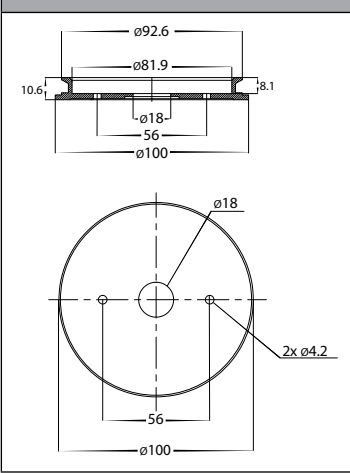

HV9506D

HV9625

LIGHT DISTRIBUTION

MOUNTING BASE

DIMENSIONS

PART NUMBER	COLOUR TEMP	LUMENS	INPUT VOLTAGE	BEAM ANGLE	INCLUDED LED
HV1375T	3000K 4000K 5500K	2x 240-560lm 2x 255-595lm 2x 270-640lm	240v AC	60°	9in1 TRI Colour 2x 3/5/7w GU10 LED
HV1377GU10T	3000K 4000K 5500K	2x 270lm 2x 285lm 2x 300lm	240v AC	120°	TRI Colour 2x 5w GU10 LED
HV1377MR16T	3000K 4000K 5500K	2x 270lm 2x 285lm 2x 300lm	12v DC	120°	TRI Colour 2x 5w MR16 LED (Must be used with a 12v DC LED Driver)