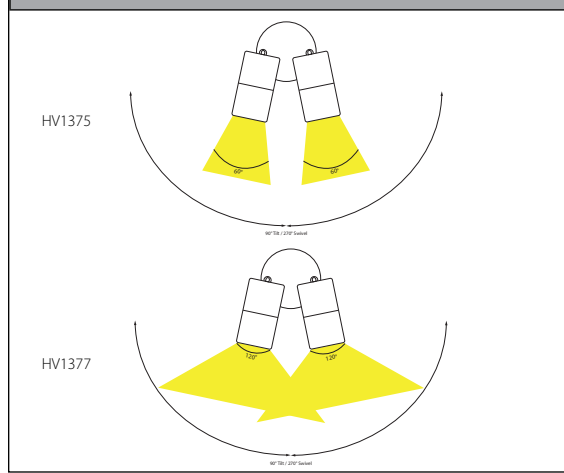

Tivah Solid Brass Graphite Coloured Double Adjustable Wall Light

PRODUCT SPECIFICATIONS

Name	Tivah
Material	Solid Brass
Colour	Graphite
IP Rating	IP65
Lamp Base	GU10 or MR16
CRI	> 80
Wiring	Parallel
Dimmable	No - not with supplied globes
Warranty	3 Years Replacement

HV9506D

HV9625

LIGHT DISTRIBUTION

MOUNTING BASE

DIMENSIONS

PART NUMBER	COLOUR TEMP	LUMENS	INPUT VOLTAGE	BEAM ANGLE	INCLUDED LED
HV1375T	3000K 4000K 5500K	2x 240-560lm 2x 255-595lm 2x 270-640lm	240v AC	60°	9in1 TRI Colour 2x 3/5/7w GU10 LED
HV1377GU10T	3000K 4000K 5500K	2x 270lm 2x 285lm 2x 300lm	240v AC	120°	TRI Colour 2x 5w GU10 LED
HV1377MR16T	3000K 4000K 5500K	2x 270lm 2x 285lm 2x 300lm	12v DC	120°	TRI Colour 2x 5w MR16 LED (Must be used with a 12v DC LED Driver)