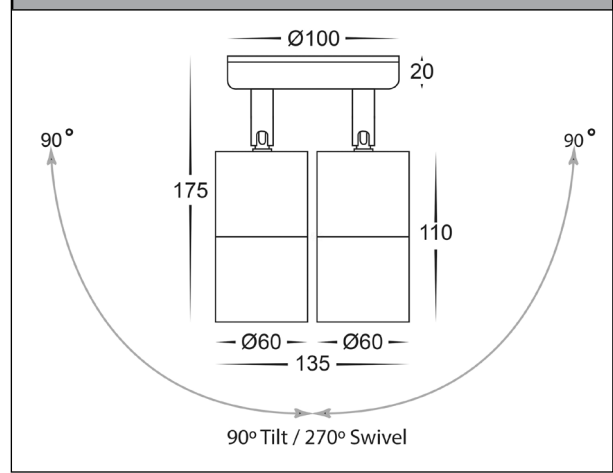

Tivah Solid Brass Graphite Coloured Double Adjustable Wall Light

PRODUCT SPECIFICATIONS

Name	Tivah
Material	Solid Brass
Colour	Graphite
IP Rating	IP65
Lamp Base	GU10 or MR16
CRI	> 80
Wiring	Parallel
Dimmable	No - not with supplied globes
Warranty	3 Years Replacement

HV9506D

HV9625

LIGHT DISTRIBUTION

MOUNTING BASE

DIMENSIONS

PART NUMBER	COLOUR TEMP	LUMENS	INPUT VOLTAGE	BEAM ANGLE	INCLUDED LED
HV1375T	3000K 4000K 5500K	2x 240-560lm 2x 255-595lm 2x 270-640lm	240v AC	60°	9in1 TRI Colour 2x 3/5/7w GU10 LED
HV1377GU10T	3000K 4000K 5500K	2x 270lm 2x 285lm 2x 300lm	240v AC	120°	TRI Colour 2x 5w GU10 LED
HV1377MR16T	3000K 4000K 5500K	2x 270lm 2x 285lm 2x 300lm	12v DC	120°	TRI Colour 2x 5w MR16 LED (Must be used with a 12v DC LED Driver)