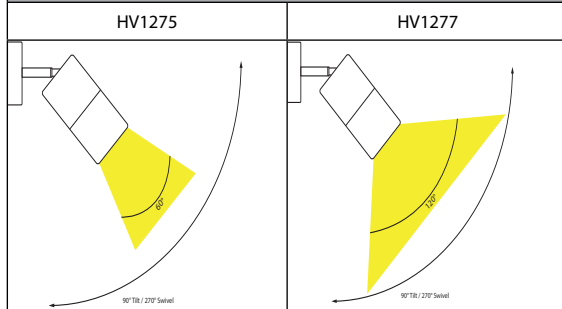

LIGHT DISTRIBUTION

RECOMMENDED DIMMER FOR GU10 DIMMABLE GLOBES

OPTIONAL DIMMABLE GU10 GLOBES (sold seperately)