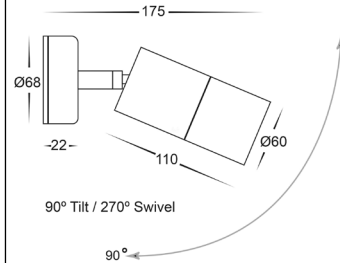

## PRODUCT SPECIFICATIONS

|           |                               |
|-----------|-------------------------------|
| Name      | Tivah                         |
| Material  | Solid Brass                   |
| Colour    | Graphite                      |
| IP Rating | IP65                          |
| Lamp Base | GU10 or MR16                  |
| CRI       | > 80                          |
| Wiring    | Parallel                      |
| Dimmable  | No - not with supplied globes |
| Warranty  | 3 Years Replacement           |

## DIMENSIONS