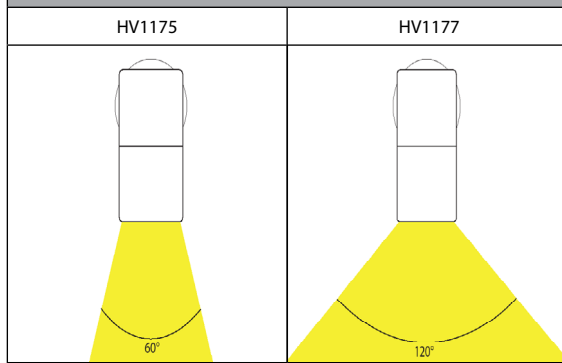

Tivah Solid Brass Graphite Coloured Fixed Down Wall Light

PRODUCT SPECIFICATIONS

Name	Tivah
Material	Solid Brass
Colour	Graphite
IP Rating	IP65
Lamp Base	GU10 or MR16
CRI	> 80
Wiring	Parallel
Dimmable	No - not with supplied globes
Warranty	3 Years Replacement

DIMENSIONS

LIGHT DISTRIBUTION

RECOMMENDED DIMMER FOR GU10 DIMMABLE GLOBES

HV9625

OPTIONAL DIMMABLE GU10 GLOBES (sold seperately)

HV9506D

HV9555 Models

MOUNTING BASE