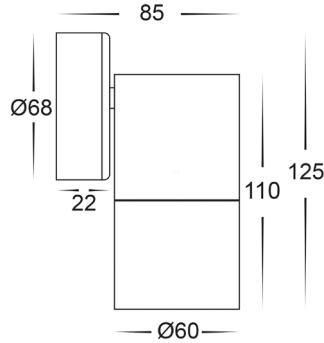

Tivah Solid Brass Graphite Coloured Fixed Down Wall Light

PRODUCT SPECIFICATIONS

Name	Tivah
Material	Solid Brass
Colour	Graphite
IP Rating	IP65
Lamp Base	GU10 or MR16
CRI	> 80
Wiring	Parallel
Dimmable	No - not with supplied globes
Warranty	3 Years Replacement

DIMENSIONS

LIGHT DISTRIBUTION

RECOMMENDED DIMMER FOR GU10 DIMMABLE GLOBES

HV9625

OPTIONAL DIMMABLE GU10 GLOBES (sold seperately)

HV9506D

HV9555 Models

MOUNTING BASE