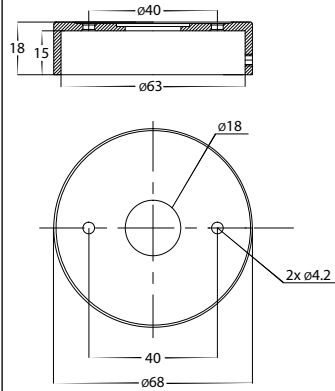

DIMENSIONS

LIGHT DISTRIBUTION

RECOMMENDED DIMMER FOR GU10 DIMMABLE GLOBES

HV9625

OPTIONAL DIMMABLE GU10 GLOBES (sold seperately)

HV9506D

HV9555 Models

MOUNTING BASE