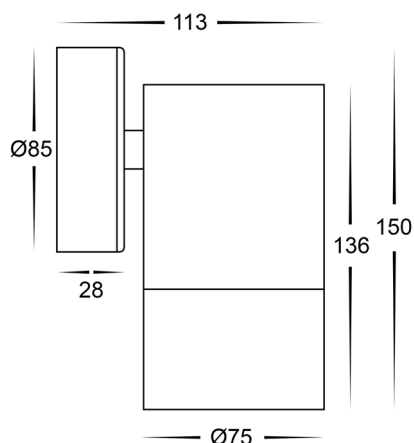

Maxi Tivah Outdoor Fixed Down Wall Lights

PRODUCT SPECIFICATIONS

Name	Maxi Tivah
Material	Aluminium
Colour	Black
IP Rating	IP65
Lamp Base	Built in LED
CRI:	>80
Wiring	Parallel
Dimmable	No
Warranty	2 Years Replacement

DIMENSIONS

COLOUR TEMP

IP RATING

APPROVAL

IMAGE	PART NUMBER	COLOUR TEMP	LUMENS	INPUT VOLTAGE	BEAM ANGLE	INCLUDED LED
	HV1128T	3000K 4000K 5500K	1080lm 1140lm 1200lm	240v AC	60°	TRI Colour 12w Built in LED