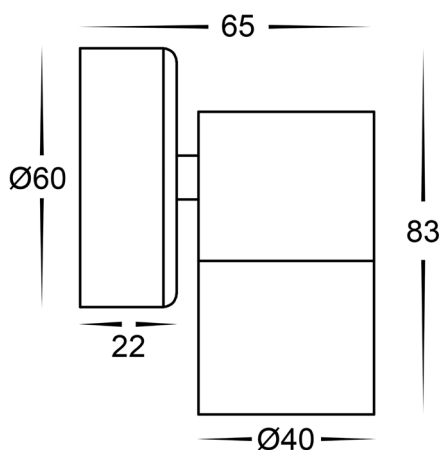

## PRODUCT SPECIFICATIONS

Name	Mini Tivah
Material	316 Stainless Steel or Aluminium
Colour	Stainless Steel or Black
IP Rating	IP65
Lamp Base	MR11
CRI:	>80
Wiring	Parallel
Dimmable	No
Warranty	2 Years Replacement

## DIMENSIONS