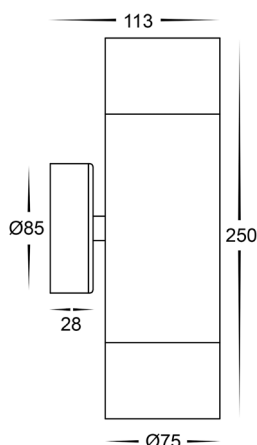

## PRODUCT SPECIFICATIONS

Name	Maxi Tivah
Material	Aluminium
Colour	Black
IP Rating	IP65
Lamp Base	Built in LED
CRI:	>80
Wiring	Parallel
Dimmable	No
Warranty	2 Years Replacement

## DIMENSIONS

### APPROVAL

IMAGE	PART NUMBER	COLOUR TEMP	LUMENS	INPUT VOLTAGE	BEAM ANGLE	INCLUDED LED
	<b>HV1028T</b>	3000K 4000K 5500K	2x 1080lm 2x 1140lm 2x 1200lm	240v AC	60°	<b>TRI Colour</b> 2x 12w Built in LED