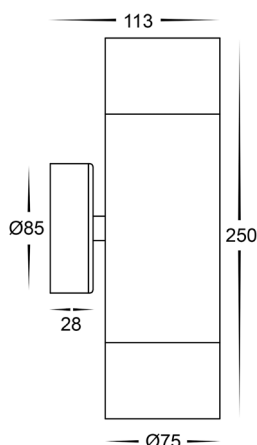

Maxi Tivah Outdoor Up & Down Wall Lights

PRODUCT SPECIFICATIONS

Name	Maxi Tivah
Material	316 Stainless Steel
Colour	Stainless Steel
IP Rating	IP65
Lamp Base	Built in LED
CRI:	>80
Wiring	Parallel
Dimmable	No
Warranty	2 Years Replacement

DIMENSIONS

COLOUR TEMP

IP RATING

APPROVAL

IMAGE	PART NUMBER	COLOUR TEMP	LUMENS	INPUT VOLTAGE	BEAM ANGLE	INCLUDED LED
	HV1008T	3000K 4000K 5500K	2x 1080lm 2x 1140lm 2x 1200lm	240v AC	60°	TRI Colour 2x 12w Built in LED