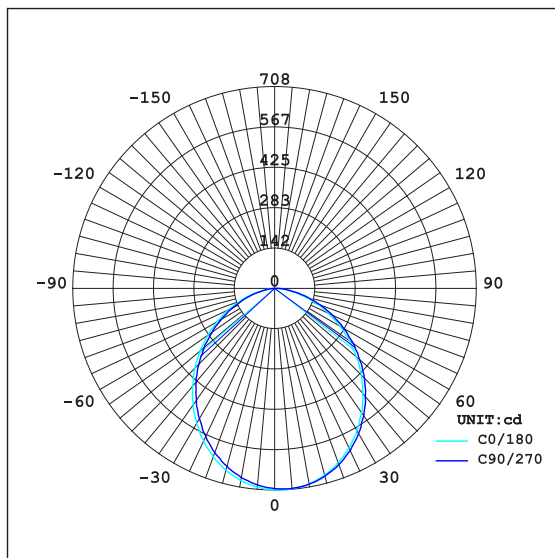

PHOTOMETRICS