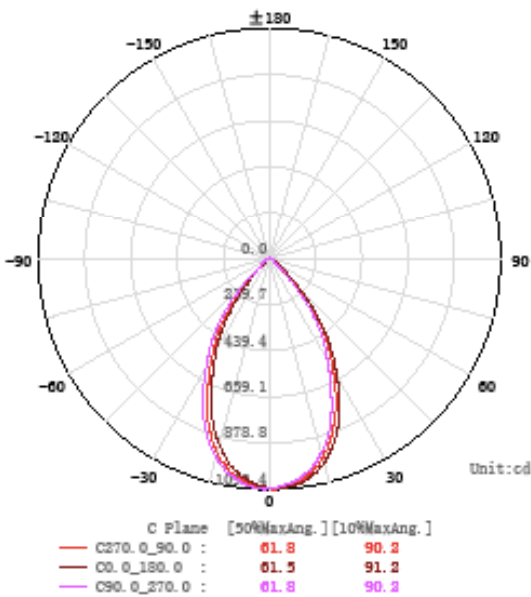

## DIMENSIONS

Cut Out 280mm x 100mm