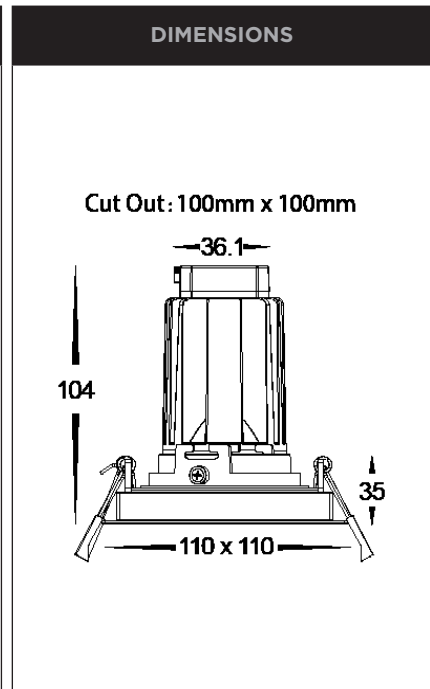

OPTIONAL REFLECTORS

	80090-15	15°
	80090-28	28°
	80090-40	40°

PHOTOMETRICS

OTHER IMAGES

DIMENSIONS

ADDRESS: 8/133 Beauchamp Road, Matraville, N.S.W., 2036

Web: www.havitcommercial.com.au
 Email: sales@havitcommercial.com.au
 Phone: 02 9381 8383