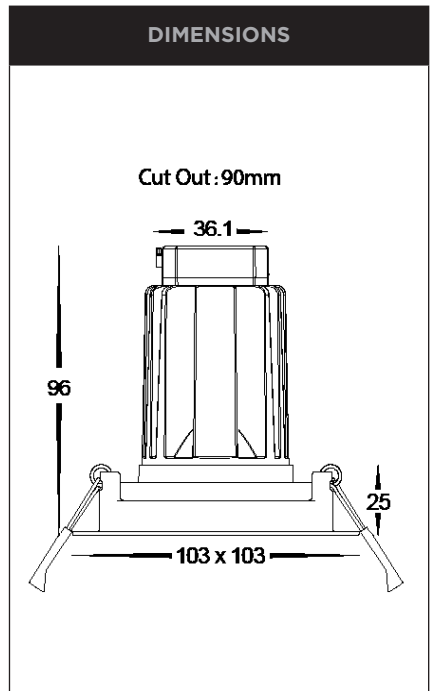

ADDRESS: 8/133 Beauchamp Road, Matraville, N.S.W., 2036

Web: www.havitcommercial.com.au
Email: sales@havitcommercial.com.au
Phone: 02 9381 8383