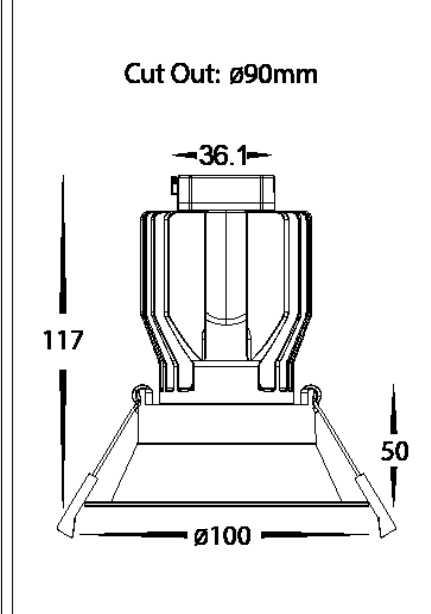

DIMENSIONS

ADDRESS: 8/133 Beauchamp Road, Matraville, N.S.W., 2036

Web: www.havitcommercial.com.au
Email: sales@havitcommercial.com.au
Phone: 02 9381 8383