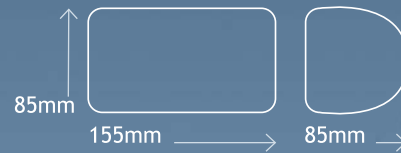

configuration