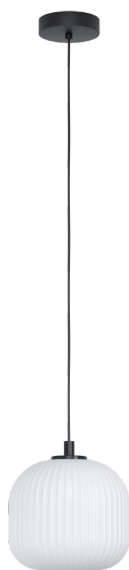

99366N

MANTUNALLE

General Information

Material number	99366N
Type	pendant light
Product segment	Indoor
Theme	sonstige / nicht zuordenbar

Dimensions

Article Height (in mm)	2000
Article Diameter (in mm)	200
Net Weight	0.94 Kilogram

Material & Colour

Enclosure Material	steel
Enclosure Colour	black
Glass/Shade Material	glass
Glass/Shade Colour	white

Functionality

Switch Type	without switch
Battery	No

99366N

MANTUNALLE

Technical Information