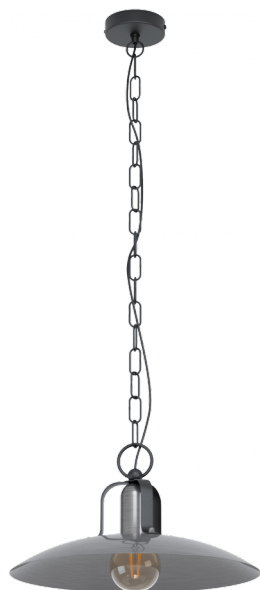

# 43203N

### General Information

Material number	43203N
Type	pendant light
Product segment	Indoor
Theme	Vintage

### Dimensions

Article Height (in mm)	2000
Article Diameter (in mm)	400
Net Weight	2.73 Kilogram

### Material & Colour

Enclosure Material	steel
Enclosure Colour	black
Cable Colour	black
Glass/Shade Material	steel
Glass/Shade Colour	antique-nickel