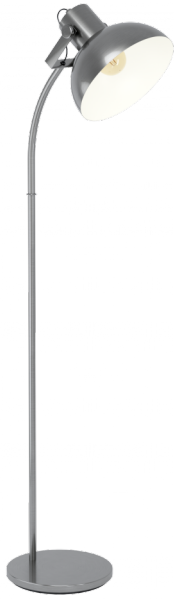

# 43172N

### General Information

Material number	43172N
Type	floor light
Product segment	Indoor
Theme	Vintage

### Dimensions

Article Height (in mm)	1600
Article Width (in mm)	300
Article Length (in mm)	475
Net Weight	5.75 Kilogram
Base Diameter (in mm)	300

### Material & Colour

Enclosure Material	steel
Enclosure Colour	nickel-antique, creme