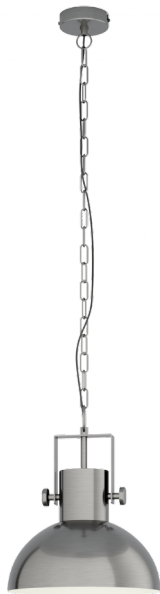

43167N

LUBENHAM 1

General Information

Material number	43167N
Type	pendant light
Product segment	Indoor
Theme	Vintage

Dimensions

Article Height (in mm)	2000
Article Diameter (in mm)	300
Net Weight	1.62 Kilogram

Material & Colour

Enclosure Material	steel
Enclosure Colour	nickel-antique, creme

Functionality

Switch Type	without switch
Battery	No

43167N

LUBENHAM 1

Technical Information

Protection Degree	IP20
Protection Class	1
Mains Voltage	220-240V,50/60Hz
Operation Voltage	220-240V,50/60Hz
max. Wattage (1)	1X28W

Illuminant 1

Illuminant Type (1)	E27
Illuminant incl. (1)	Exclusive
Socket Type (1)	E27

E27

1X28
W