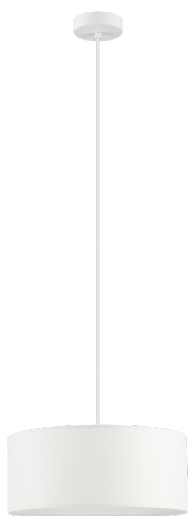

# 204884

### General Information

Material number	204884
Type	pendant light
Product segment	Indoor
Theme	fabric-conzept

### Dimensions

Article Height (in mm)	2000
Article Diameter (in mm)	380
Net Weight	0.8 Kilogram

### Material & Colour

Enclosure Material	steel
Enclosure Colour	white
Cable Colour	textil-cable white
Glass/Shade Material	fabric
Glass/Shade Colour	white