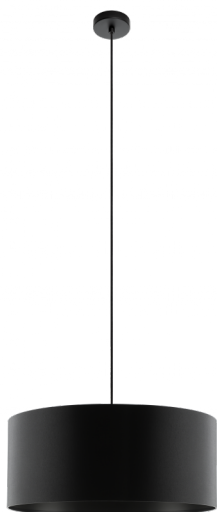

204881

MASERLO 1

General Information

Material number	204881
Type	pendant light
Product segment	Indoor
Theme	fabric-conzept

Dimensions

Article Height (in mm)	2000
Article Diameter (in mm)	530
Net Weight	0.91 Kilogram

Material & Colour

Enclosure Material	steel
Enclosure Colour	black
Cable Colour	textil-cable black
Glass/Shade Material	fabric
Glass/Shade Colour	black

Functionality

Switch Type	without switch
Battery	No

204881