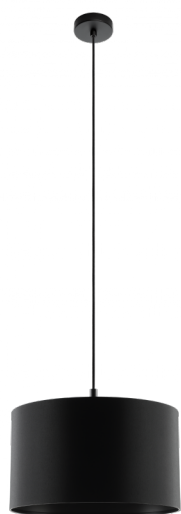

204879

MASERLO 1

General Information

Material number	204879
Type	pendant light
Product segment	Indoor
Theme	fabric-conzept

Dimensions

Article Height (in mm)	2000
Article Diameter (in mm)	380
Net Weight	0.8 Kilogram

Material & Colour

Enclosure Material	steel
Enclosure Colour	black
Cable Colour	textil-cable black
Glass/Shade Material	fabric
Glass/Shade Colour	black

Functionality

Switch Type	without switch
Battery	No

204879