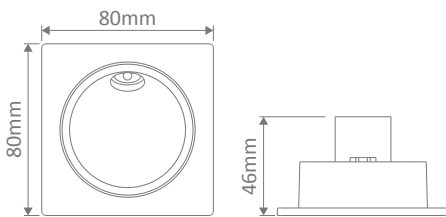

YOU-3-SQR LED Steplight

Description

The YOU-3-SQR is a mini square recessed LED light that can be applicable for both interior and exterior situations. The YOU-3-SQR has been rated at IP65 and as such is resistant to all weather conditions.

YOU-3-SQR is constructed from die-cast aluminium and includes a tempered glass lens. Behind this lens sits an energy saving 3W COB LED chip, capable of providing a nice even flow of light on low-level surfaces and pathways.

Specification Features

Input Voltage:	240V AC
Power (W):	3W
IP rating (IP):	65
Lumens (lm):	Warm White 3000K - 200lm White 5000K - 220lm
LED type:	COB
CCT:	3000K - 5000K
CRI:	≥80
Dimmable:	No
Lifespan (hrs):	50,000hrs
Cutout without recessed box:	(∅)70mm
Cutout with recessed box:	(L)73.5mmx(W)73.5mm

Diagrams / Additional

Depth without recessed box: (D) 46mm
Cutout without recessed box: (∅) 70mm

Cutout with recessed box

Item No.	Variant		Colour Temperature
	Wht	Blk	
YOU-3-SQR	19987	19991	3000K
	19988	19992	5000K