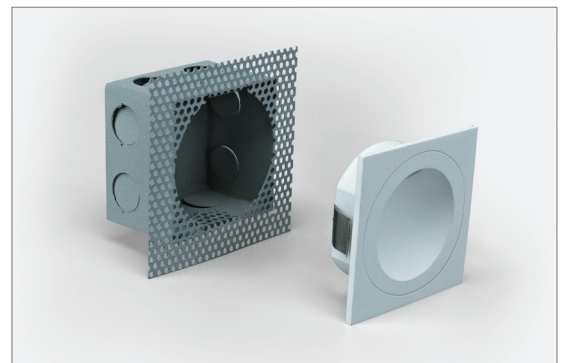

YOU-3-SQR LED Steplight

Description

The YOU-3-SQR is a mini square recessed LED light that can be applicable for both interior and exterior situations. The YOU-3-SQR has been rated at IP65 and as such is resistant to all weather conditions.

YOU-3-SQR is constructed from die-cast aluminium and includes a tempered glass lens. Behind this lens sits an energy saving 3W COB LED chip, capable of providing a nice even flow of light on low-level surfaces and pathways.

Specification Features

Input Voltage:	240V AC
Power (W):	3W
IP rating (IP):	65
Lumens (lm):	Warm White 3000K - 200lm White 5000K - 220lm
LED type:	COB
CCT:	3000K - 5000K
CRI:	≥80
Dimmable:	No
Lifespan (hrs):	50,000hrs
Cutout without recessed box:	(∅)70mm
Cutout with recessed box:	(L)73.5mmx(W)73.5mm

Diagrams / Additional

Depth without recessed box: (D) 46mm
Cutout without recessed box: (∅) 70mm

Cutout with recessed box

Item No.	Variant		Colour Temperature
	Wht	Blk	
YOU-3-SQR	19987	19991	3000K
	19988	19992	5000K