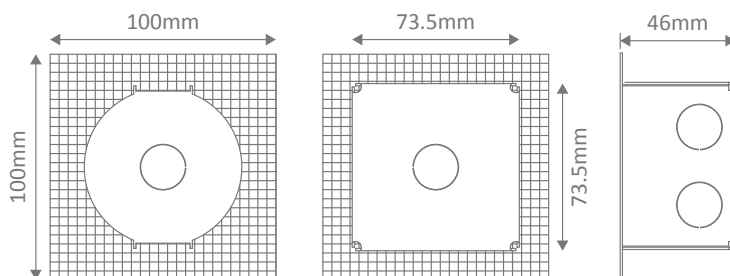

YOU-3-SQR is constructed from die-cast aluminium and includes a tempered glass lens. Behind this lens sits an energy saving 3W COB LED chip, capable of providing a nice even flow of light on low-level surfaces and pathways.

Specification Features

Input Voltage:	240V AC
Power (W):	3W
IP rating (IP):	65
Lumens (lm):	Warm White 3000K - 200lm White 5000K - 220lm
LED type:	COB
CCT:	3000K - 5000K
CRI:	≥80
Dimmable:	No
Lifespan (hrs):	50,000hrs
Cutout without recessed box:	(∅)70mm
Cutout with recessed box:	(L)73.5mmx(W)73.5mm

Diagrams / Additional

Depth without recessed box: (D) 46mm
Cutout without recessed box: (∅) 70mm

Cutout with recessed box

Item No.	Variant		Colour Temperature
	Wht	Blk	
YOU-3-SQR	19987	19991	3000K
	19988	19992	5000K