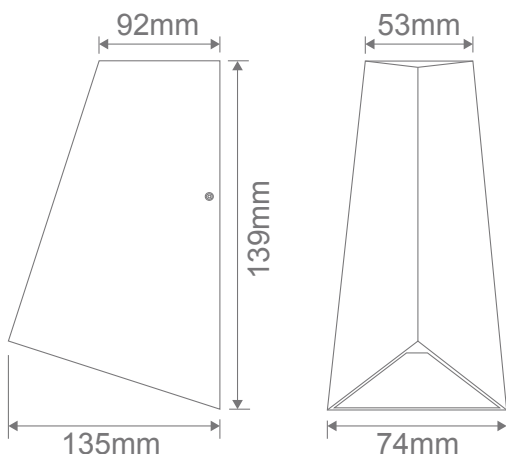

Diagrams / Additional

Item No.	Variant	Colour
X-WAVE-8-SLR	19462	3000K
	19463	5000K
X-WAVE-8-BLK	19656	3000K
	19657	5000K
X-WAVE-8-WHT	19658	3000K
	19659	5000K