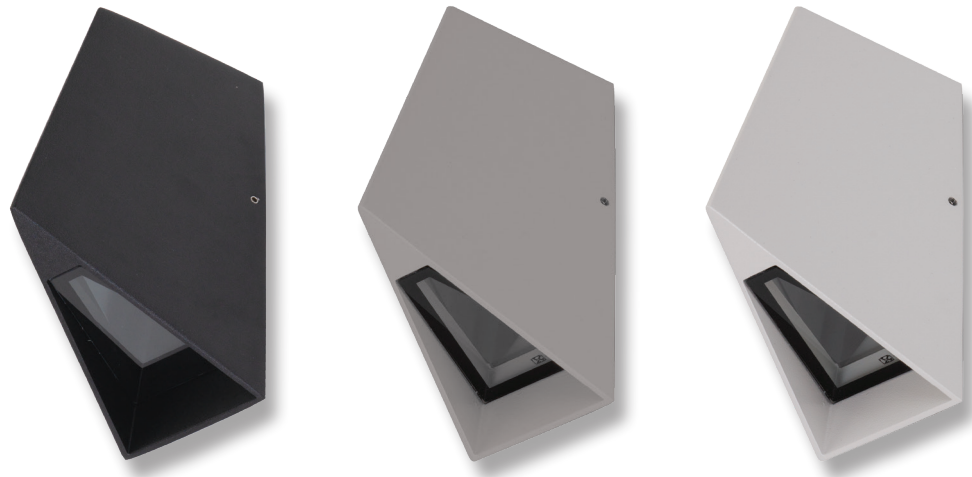

X-WAVE-8 LED Wall Light

Description

The X-Wave offers a contemporary alternative to traditional wall lights. From the unique angular shape to the lighting effects created the X-Wave is a real statement piece. Made from a high quality cast aluminium the X-Wave is then surface treated before a polyester powder coat is applied. The attractive wall washing effect draws attention with an amazing 25° upward illumination to a wide 45° downward light. Installation is made easy with an integral LED driver. With a IP54 rating the X-Wave makes a stunning exterior fixture but at the same time equally good as an internal fixture.

Specification Features

Size:	(W) bottom 74mm x (W) Top 53mm x (H) 139mm (P) 135mm
Frame colour:	Black, Silver, White
Light source:	High intensity SMD LED
LED type:	SMD
Colour Temperature (K):	3000K - 5000K
Lumens (lm):	Warm White 3000K - 500lm White 5000K - 580lm
CRI:	>85
Wattage (W):	8W (2x4W)
Input Voltage (V):	240V AC
Beam Spread (°):	Up 25°, Down 45°
IP Rating (IP):	54
Lifespan (hrs):	40,000
Mounting:	Wall mounted
Dimmable:	No