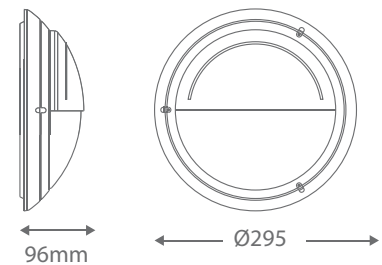

## Round Eyelid

Order Code:	<b>18475</b>	Black	1 x 20W E27 CFL
	<b>18473</b>	White	1 x 20W E27 CFL
	<b>18476</b>	Black	1 x 18W TCD
	<b>18474</b>	White	1 x 18W TCD

Product Code: **VL-126690 White**  
**VL-126691 Black**

Description: Body injection molded thermoplastic.  
Injection molded opal polycarbonate diffuser.  
Ideal for coastal areas.

IP Rating: IP65

Dimensions: Diameter 295mm  
Projection 96mm

Requires: Lamp.

Made in Italy