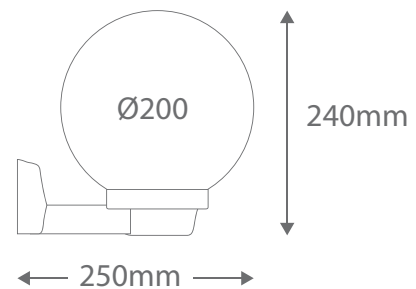

## Polycarbonate Wall Light

Order Code:	<b>18613</b>	White/Opal	1 x 20W E27 CFL
	<b>18614</b>	White/Smoke	1 x 20W E27 CFL
	<b>18615</b>	Black/Opal	1 x 20W E27 CFL
	<b>18616</b>	Black/Smoke	1 x 20W E27 CFL

Product Code: **VL-120021**  
**VL-120022**  
**VL-120024**  
**VL-120025**

Description: Polycarbonate wall light with arm and 200mm sphere.  
Ideal for coastal areas.

IP Rating: IP43  
Dimensions: Length 250mm  
Height 240mm