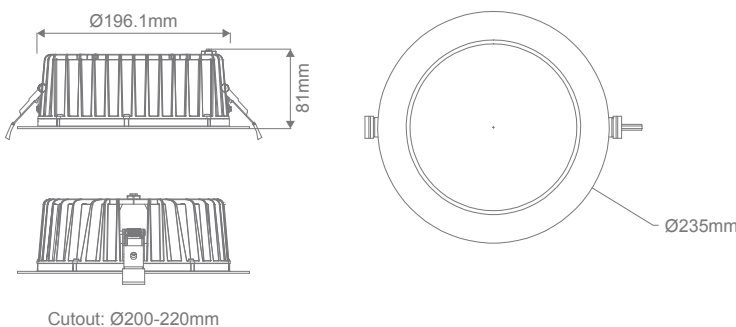

Diagrams / Additional

Item No.	Variant		CCT
	Whit	Blk	
NEO-PRO-35-REC	20920	20919	TRIO
	DALI		
	21611	21612	TRIO