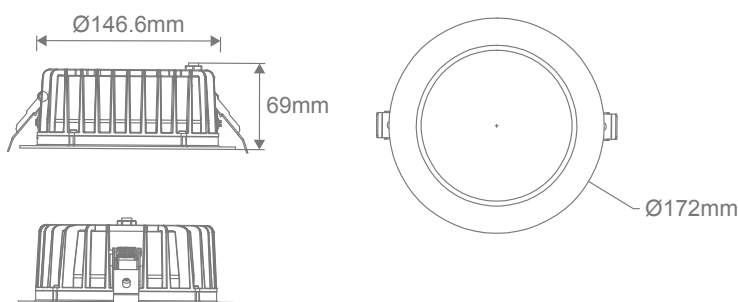

NEO-PRO-25 LED Recessed Downlight

Description

The NEO-PRO range of LED downlights are the latest upgrade to the NEO Series, with improved functions such as TRIO Tri-colour switchable technology as well as a higher IP Rating for wet areas. Designed to reduce glare as well as maintaining high performance in light output and energy consumption. LED recessed downlight with anti-glare deep set frame, frosted diffuser, and an integrated dimmable LED driver with flex & plug. Fully dimmable with suitable dimmers. Now with TRIO, the added option of changing the colour temperature output of the downlight with a dip switch at the back of the fitting.

Specification Features

Input Voltage:	240V
Power (W):	25
IP rating (IP):	IP65
Lumens (lm):	Warm White 3000K - 2250lm Neutral White 4000K - 2400lm White 5700K - 2300lm
LED type:	SMD
CCT:	3000K - 4000K - 5700K
CRI:	≥80
Beam angle (°):	90°
Dimmable:	Yes*
Lifespan (hrs):	50,000hrs
Cutout (Ø):	Ø150-165mm

*Fully dimmable with suitable dimmers.

Diagrams / Additional

Cutout: Ø150-165mm

Item No.	Variant		CCT
	Whr	Blk	
NEO-PRO-25-REC	20918	20917	TRIO
	DALI		
	21609	21610	TRIO