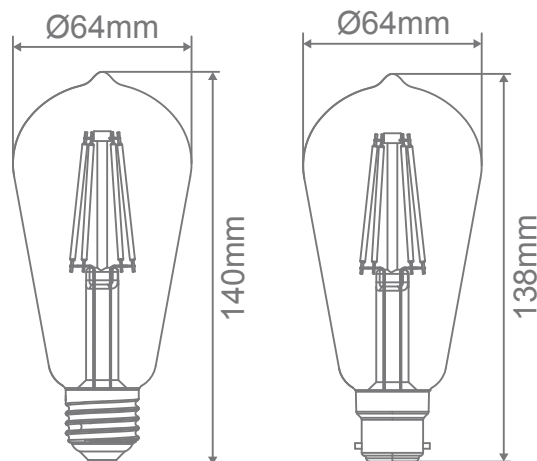

Diagrams / Additional

Item No.	Variant Clr	CCT
LF-ST64-E27	65936	2700K
	65937	6500K

Item No.	Variant Clr	CCT
LF-ST64-B22	65934	2700K
	65935	6500K