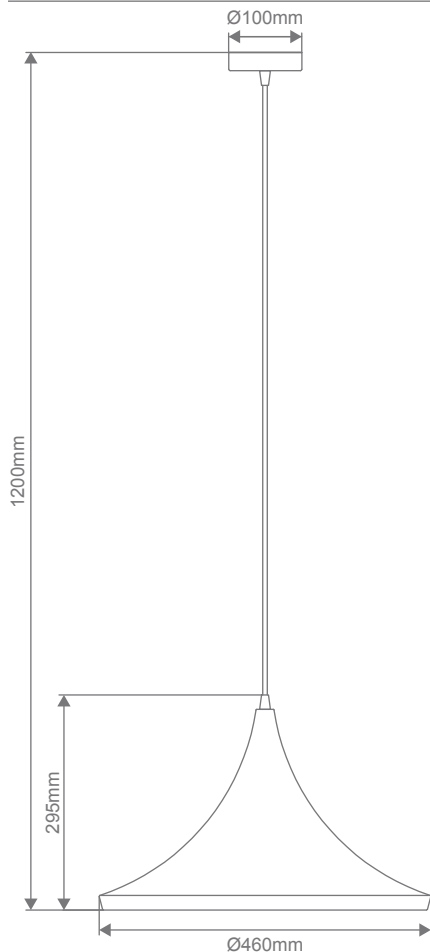

Diagrams / Additional

Item No.	Variant	Colour Finish
LAYA-460	31405	Brushed Brass
	31406	Brushed Copper
	31407	Brushed Nickel
	31408	Black
	31409	White