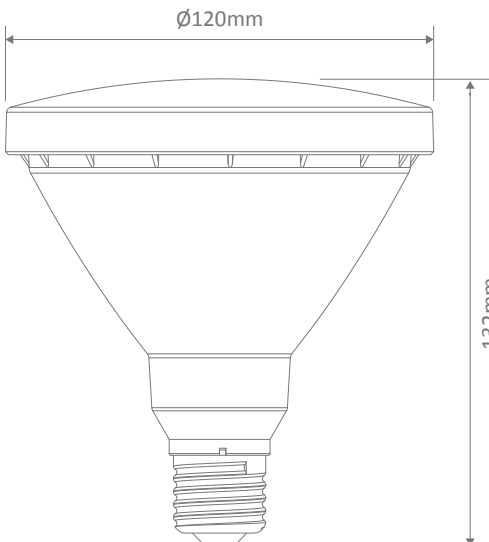

Diagrams / Additional

Item No.	Variant	Colour
KEY-PAR38-16	65195	3000K
	65197	5000K