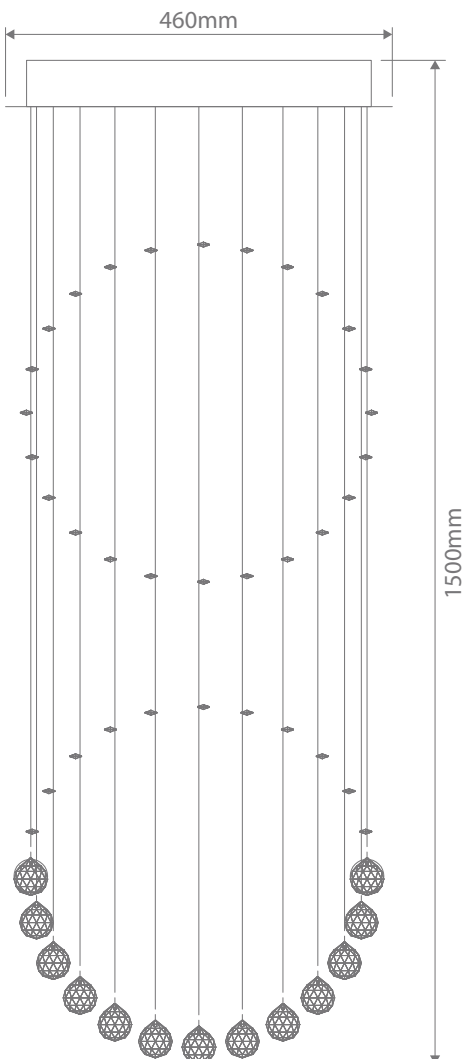

## JUPITER-46/2 Crystal LED Pendant

### Description

JUPITER-46/2 Two Tier Crystal LED Pendant complete with polished chrome backplate and utilising K9 crystal.

#### Crystal Pendant

Item No.	Variant	Colour
JUPITER-46/2	35002	5000K

#### Additional Globes

Item No.	Variant	Colour
GU10 6W LED LAMP	20481	3000K
GU10 6W LED LAMP	20482	5000K